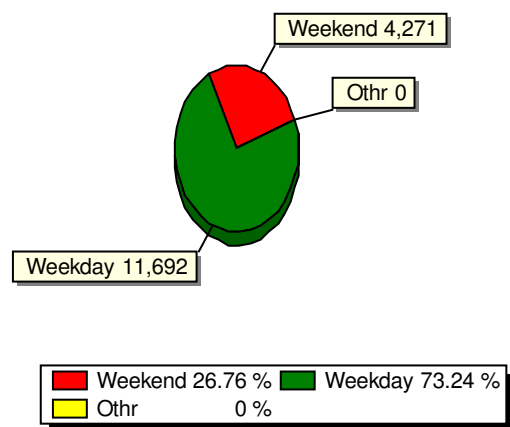

Incident Frequency by DISTRICT (Top 7 of 7 Shown) (Using DATE RECD)

By Day of Week

Weekday vs Weekend

Search Criteria: BLOT.LOGNUM like '%JC%' AND
 not(BLOT.INCD_TYPE like '%TEST%') AND
 BLOT.DATE_RECD between '01-Jan-2011' and '31-Dec-2011' AND
 not(BLOT.INCD_TYPE like '%TRAF%') AND
 not(BLOT.INCD_TYPE like '%****%') AND
 not(BLOT.INCD_TYPE like '%TRANS%') AND
 BLOT.DISTRICT in ('AD','NC','NE','NW','SC','SE','SW')