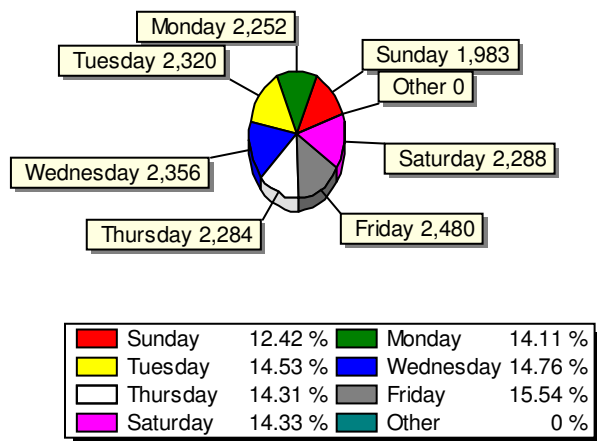

Incident Frequency by DISTRICT (Top 7 of 7 Shown) (Using DATE RECD)

By Day of Week

Weekday vs Weekend

Search Criteria: BLOT.LOGNUM like '%JC%' AND
 not(BLOT.INCD_TYPE like '%TEST%') AND
 BLOT.DATE_RECD between '01-Jan-2011' and '31-Dec-2011' AND
 not(BLOT.INCD_TYPE like '%TRAF%') AND
 not(BLOT.INCD_TYPE like '%****%') AND
 not(BLOT.INCD_TYPE like '%TRANS%') AND
 BLOT.DISTRICT in ('AD','NC','NE','NW','SC','SE','SW')