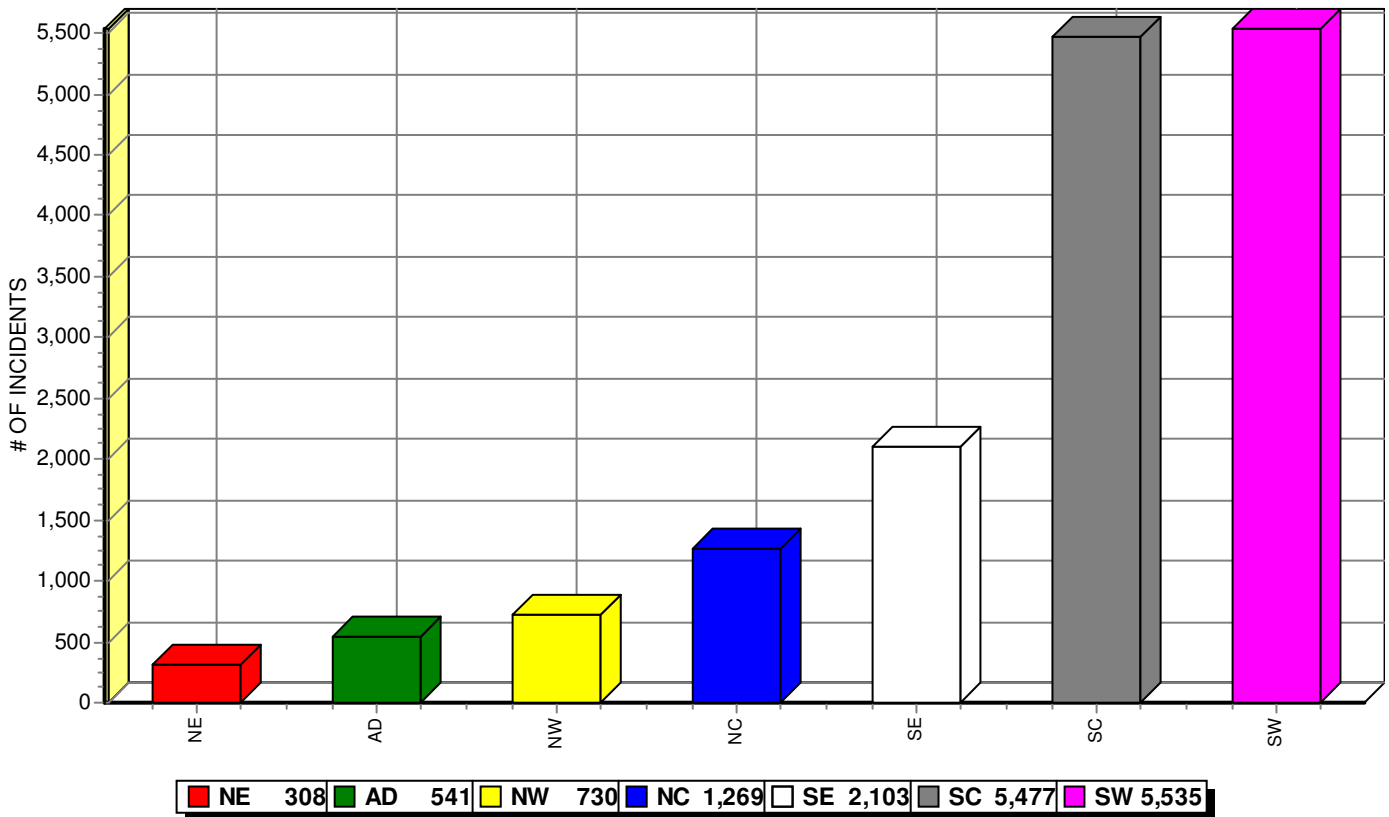

Incident Frequency by DISTRICT (Top 7 of 7 Shown) (Using DATE RECD)

By Day of Week

Weekday vs Weekend

Search Criteria: BLOT.LOGNUM like '%JC%' AND
 not(BLOT.INCD_TYPE like '%TEST%') AND
 BLOT.DATE_RECD between '01-Jan-2011' and '31-Dec-2011' AND
 not(BLOT.INCD_TYPE like '%TRAF%') AND
 not(BLOT.INCD_TYPE like '%****%') AND
 not(BLOT.INCD_TYPE like '%TRANS%') AND
 BLOT.DISTRICT in ('AD','NC','NE','NW','SC','SE','SW')